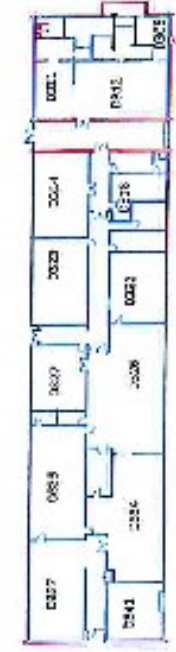

# KINGS MEADOWS HIGH SCHOOL

**B-BLOCK - LOWER  
SCIENCE / HOME EC**

**C-BLOCK  
GRADE 8**

**A-BLOCK  
ADMIN / DRAMA**

**Jacks - travels via Perth to Devon Hills**  
**Redline - travels to Evandale via Reilbia and White Hills**