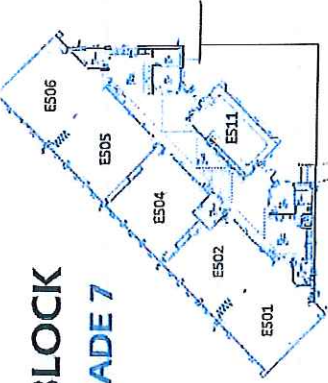

KINGS MEADOWS HIGH SCHOOL

E-BLOCK GRADE 7